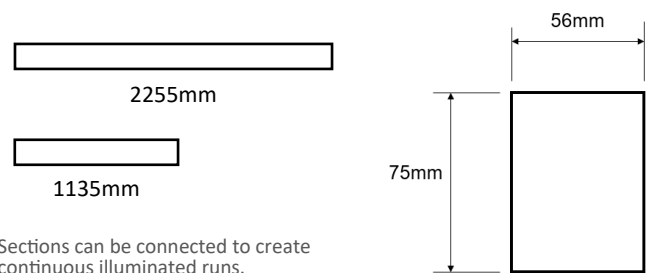

- New UKCA mark and warranty
- Like-new condition for 30% less
- Opportunity to upgrade functionality

PRODUCT FEATURES:

- Ceiling suspended
- Extruded aluminium body
- Class A energy efficient
- L80 50.000 hours life time
- LED lumen output between 2440 - 5000 lm/m
- IP20 rated
- 5 years warranty
- Electrostatic powder coated aluminium reflector which also acts as a heat sink
- Low-glare, matt opal micro prismatic diffuser (UGR ≤ 19)

TECHNICAL DETAILS:

LUMINAIRE DETAILS - Ref IR119

| | |
|-------------------|-----------------------------------|
| Description | Ceiling Suspended Linear LED |
| Dimensions | H=75mm W=56mm Wt=1.97Kg |
| IP Rating | IP20 |
| lm output | 2440lm/m (2400 - 5000lm optional) |
| LED current | 270mA |
| LED voltage | 32-34V |
| Power consumption | 18.8W/m |
| Power factor | 0.98 |
| THD | 11.5% |
| CCT (K) | 4000K |
| CRI | 90+ |
| Rated Life (h) | > 50,000 h - L80 - B10 (Ta 25°C) |