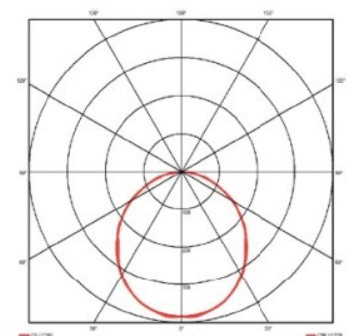

TECHNICAL DETAILS:

LUMINAIRE DETAILS - Ref IR119

| | |
|-------------------|-----------------------------------|
| Description | Ceiling Suspended Linear LED |
| Dimensions | H=75mm W=56mm Wt=1.97Kg |
| IP Rating | IP20 |
| lm output | 2440lm/m (2400 - 5000lm optional) |
| LED current | 270mA |
| LED voltage | 32-34V |
| Power consumption | 18.8W/m |
| Power factor | 0.98 |
| THD | 11.5% |
| CCT (K) | 4000K |
| CRI | 90+ |
| Rated Life (h) | > 50,000 h - L80 - B10 (Ta 25°C) |