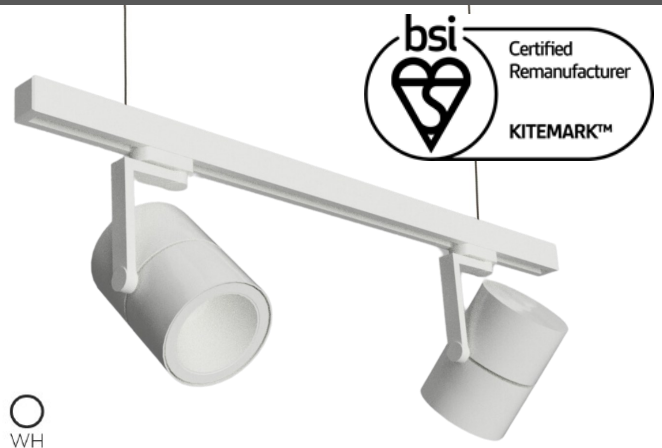

REMANUFACTURED SPOTLIGHT

We are offering up to **600 Spotlights** recently collected from a large department store in Manchester. Stylish luminaire that will fit smoothly into any retail environment. They are in excellent condition and have only been used for a short period of time.

- New UKCA mark and warranty
- Like-new condition for 30% less
- Opportunity to upgrade functionality

PRODUCT FEATURES

- Suitable to be suspended or surface mounted
- Beam angle: Wide
- Turn ° 360, Tilt ° 90, Beam angle ° 40
- Housing in powder coated aluminium, white (RAL 9016). Integrated driver.
- Suitable for Global Trac® Pro 3-circuit, can be adapted for use with other tracks on request.
- On/Off, in-track DALI dimming
- Photometric parameters available on enquiry
- Remanufactured according to BS 8887-220
- Assessed to BS EN 60598-2-1
- Mounting: Track
- Original Manufacturer: FAGERHULT
- Warranty: 5 years

TECHNICAL DETAILS

Type code	IL065-CAS
Description	Remanufactured track-spot 'TOUCH MIDI G2 FLOOD (WHITE)' - Casambi
Fuse	None
Light source lumens (lm)	3220 @ 85C
Power Consumption (W)	29.6
Current Consumption (A)	0.13
CCT (K)	4000
CRI	80+Ra
IP Rating	IP20
Electrical Class	Class I
Ambient Temperature Range (°C)	25°C
Rated Life (h)	50,000 h
Input Characteristics (mA)	230 V(ac)~50Hz
Power Factor	0.96
Embodied Carbon (kgCo2e)	9.4 (vs 31.2 for equivalent new product)
For Usage	Normal
Fixed / Portable / Adjustable	Adjustable

DIMENSIONS

Length, mm 117 Width, mm 136
Height, mm 256 Weight, kg 1.2