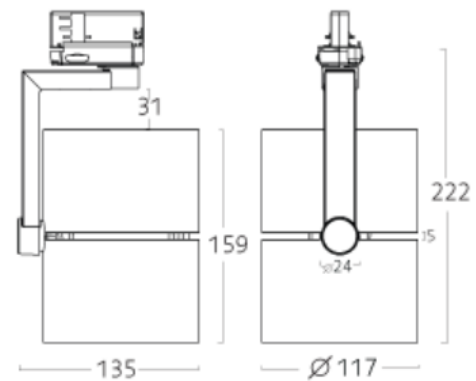

- New UKCA mark and warranty
- Like-new condition for 30% less
- Opportunity to upgrade functionality

PRODUCT FEATURES

- Suitable to be suspended or surface mounted
- Beam angle: Wide
- Turn ° 360, Tilt ° 90, Beam angle ° 40
- Housing in powder coated aluminium, white (RAL 9016). Integrated driver.
- Suitable for Global Trac® Pro 3-circuit, can be adapted for use with other tracks on request.
- On/Off, in-track DALI dimming
- Photometric parameters available on enquiry
- Remanufactured according to BS 8887-220
- Assessed to BS EN 60598-2-1
- Mounting: Track
- Original Manufacturer: FAGERHULT
- Warranty: 5 years

TECHNICAL DETAILS

Type code	IL065-CAS
Description	Remanufactured track-spot 'TOUCH MIDI G2 FLOOD (WHITE)' - Casambi
Fuse	None
Light source lumens (lm)	3220 @ 85C
Power Consumption (W)	29.6
Current Consumption (A)	0.13
CCT (K)	4000
CRI	80+Ra
IP Rating	IP20
Electrical Class	Class I
Ambient Temperature Range (°C)	25°C
Rated Life (h)	50,000 h
Input Characteristics (mA)	230 V(ac)~50Hz
Power Factor	0.96
Embodied Carbon (kgCo2e)	9.4 (vs 31.2 for equivalent new product)
For Usage	Normal
Fixed / Portable / Adjustable	Adjustable

DIMENSIONS

Length, mm 117 Width, mm 136
Height, mm 256 Weight, kg 1.2